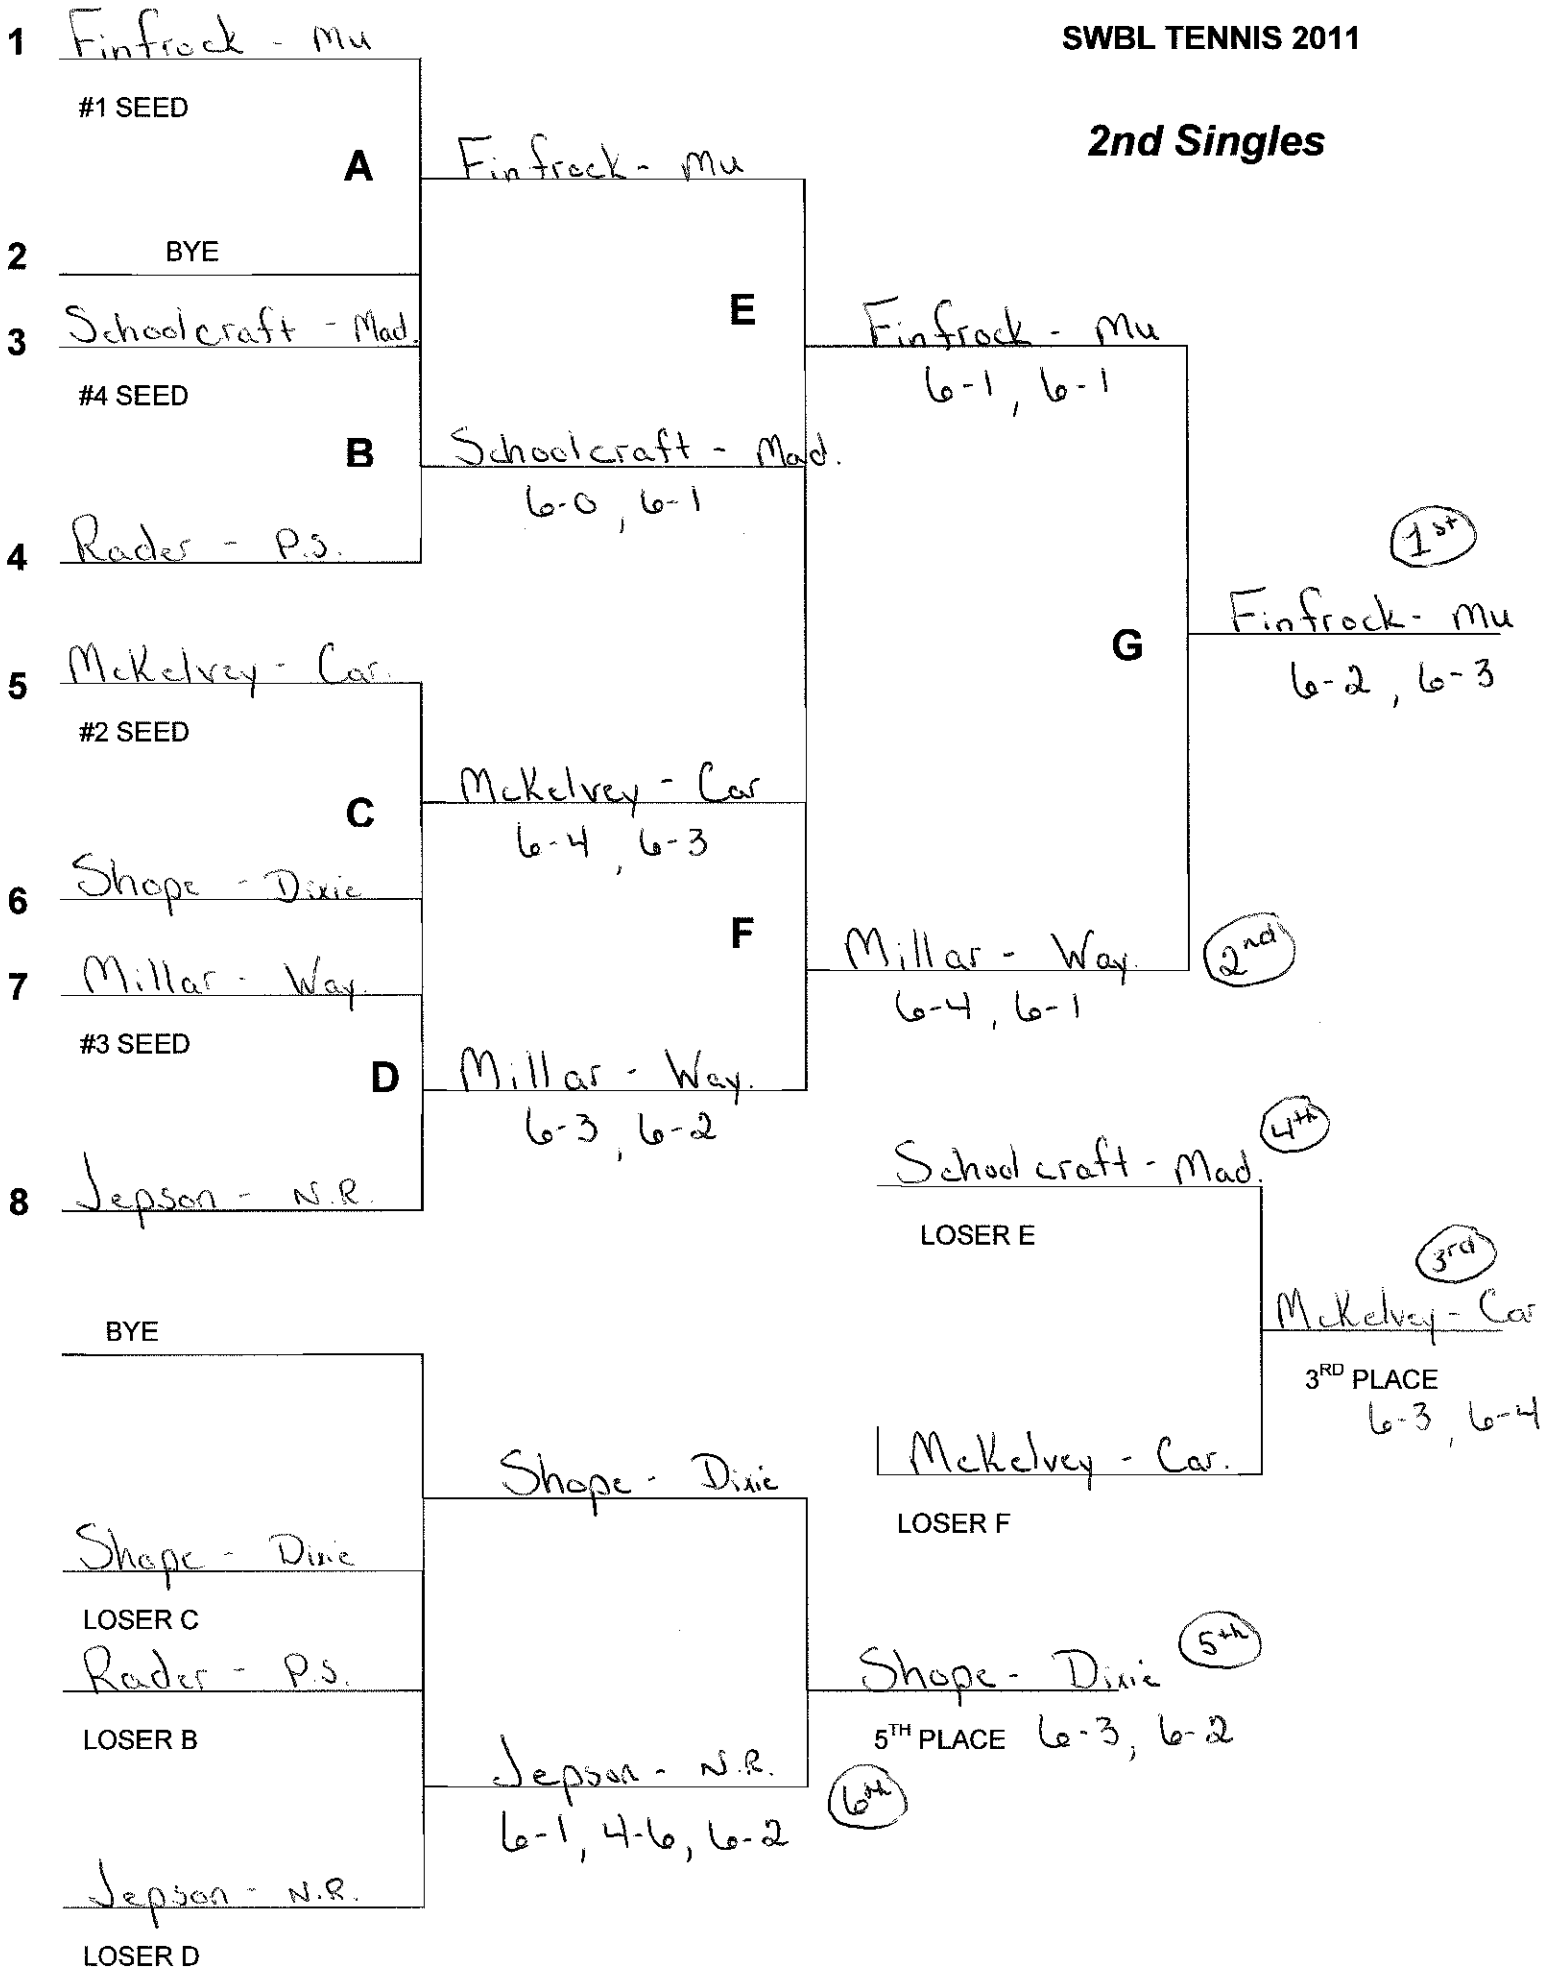

2nd Singles

1st

2nd

4th

3rd

5th

6th